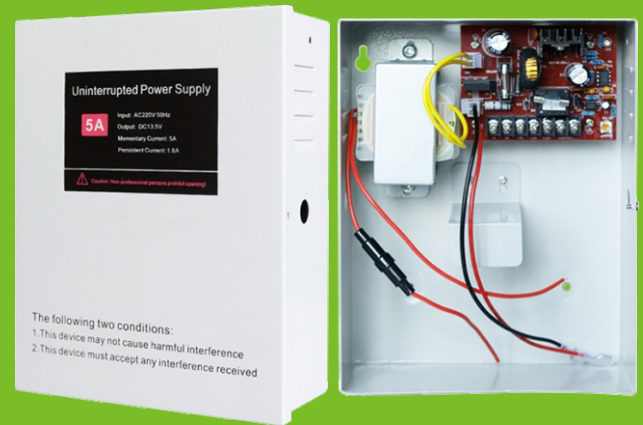

Uninterrupted Power Supply

PS-300

Specifications

Input Voltage	AC180-235V	Input Frequency	50Hz
Output Voltage	DC12V; NO/NC	Output Current	3A
Dimension	168 x 213 x 70mm	Weight	1.78kg

Dimensions(mm)

S4A Industrial Co., Limited