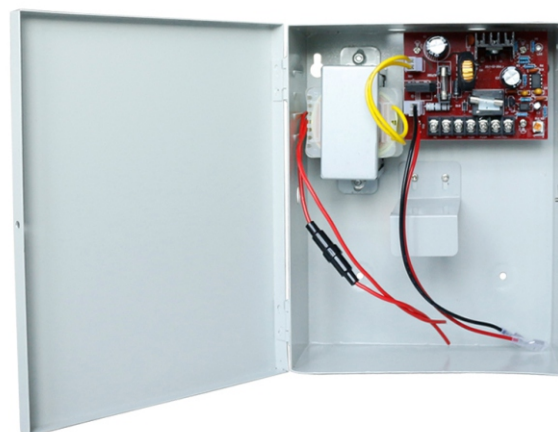

Uninterrupted Power Supply

PS-300

Specifications

Input Voltage	AC180-235V	Input Frequency	50Hz
Output Voltage	DC12V; NO/NC	Output Current	3A
Dimension	168 x 213 x 70mm	Weight	1.78kg

Dimensions(mm)

S4A Industrial Co., Limited